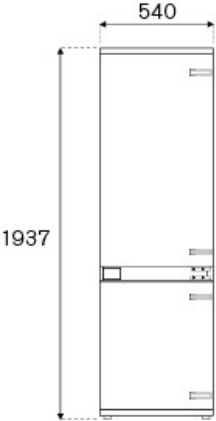

### REF604BBNPTC

This Bertazzoni 60 cm built-in refrigerator has a total capacity of 267 liters. The refrigerator is equipped with 5 shelves, 4 of which with variable height, and 4 door bins with adjustable height, one of which for higher containers. The Fresco Drawer allows you to set an independent temperature, to better preserve your meat and fish.

### General features

---

Size	60 cm
Total volume	267 L
Cooling system	Total No Frost
User interface	internal digital LED touch interface
Display functions	Super cool, super freeze, eco mode, vacation mode
Lighting	backlit LED panel
Open door alarm	yes
Door finishing	panel ready
Cabinet finishing	plastic white
Refrigerator net capacity	200 L
Refrigerator shelves	4 height-adjustable + 1 stationary
Refrigerator drawers	1 + 1 fresco drawer with separate temperature and humidity control
Bins	3 height-adjustable bins + 1 gallon-sized bin
Freezer net capacity	67 L
Freezer drawers	3
Sound rating	41 dbA

# Dimensions

---

FRONT

TOP