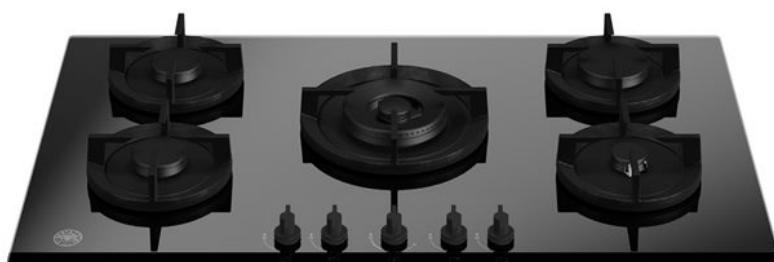

90 cm gas on glass hob with central wok Modern Series

P905CMODGNE

This Bertazzoni Modern Series 90cm gas hob is finished in stylish black glass. With five matt black monobloc burners and accurate black soft-touch control knobs, it makes cooking simple, versatile and precise. A central 5kW dual wok ring gives you even more choices. The single cast iron pan support is both solid and secure for safe use.

[Guarda online](#)

Specifications

Features

Worktop

Size	90 cm
Number of gas zones	5
Worktop type	gas
Worktop design	tempered glass
Worktop controls	knobs
Knobs	black soft touch
Burners type and caps	matt black mono-block
Pan supports	cast iron
Flame failure device	yes
Ignition	yes

Dimensions