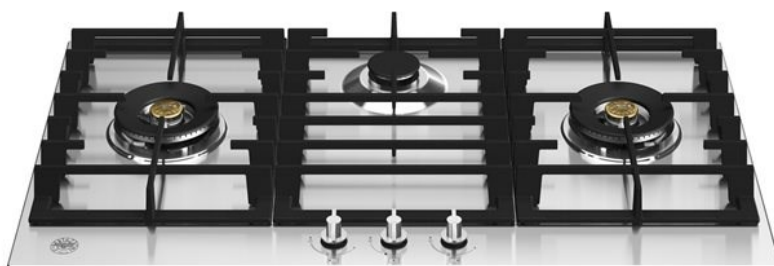

90 cm Gas hob, 3 burners Modern Series

P903BMODX

This Bertazzoni Professional Series 90cm gas hob is finished in stainless steel. With three brass burners and accurate metal control knobs, it makes cooking simple, versatile and precise. Two dual woks 5kW ring add another dimension to your cooking. The cast iron pan support is solid and secure for safe use. Available in stainless steel.

[Guarda online](#)

Specifications

Features

Worktop

Size	90 cm
Number of gas zones	3
Worktop type	gas
Worktop design	stainless steel low edge
Worktop controls	knobs
Knobs	metal coated
Burners type and caps	aluminum
Pan supports	cast iron
Flame failure device	yes
Ignition	yes

Cooking zones

Dual wok	0.48 kW - 5 kW
Semi-rapid	0.44 kW - 1.75 kW

Technical specifications

Voltage and frequency	220/240 V - 50/60 Hz - 1 A
-----------------------	----------------------------

Dimensions