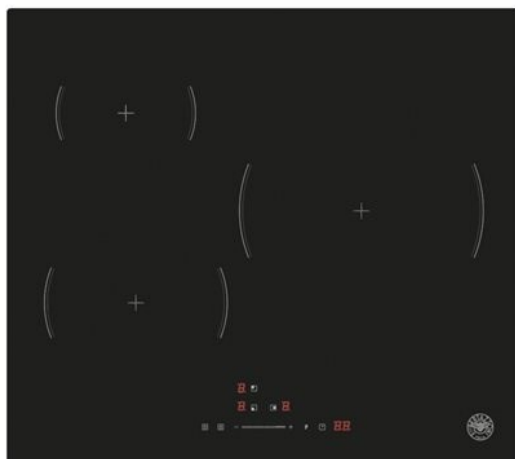

60cm induction hob, 3 cooking zones Modern Series

P603I30NV

This 60 cm induction hob is equipped with 3 induction areas. A practical touch slider for all cooking zones allows you to easily set the cooking parameters. There are 9 power levels, plus a booster for each area that allows even faster cooking. The automatic timer for each zone guarantees maximum cooking flexibility while the End of Cooking function automatically switches off the hob.

[Guarda online](#)

Specifications

Features

Worktop

Controls	single slider
Size	60 cm
Number of induction zones	3
Worktop type	induction
Worktop design	ceramic glass bevelled
Worktop controls	touch controls
Timer	yes
Power levels	9 + booster
Safety induction cooktop	child lock / residual heat indicator / automatic switch off / pot detection / overflow security

Dimensions