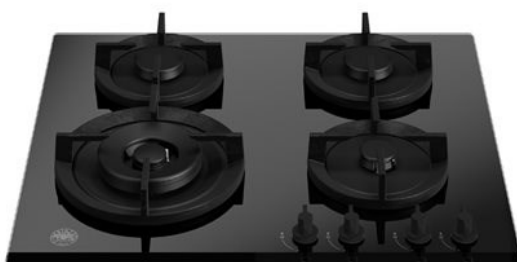

60cm gas on glass hob with lateral wok Modern Series

P604LMDGNE

Designed for precise, versatile and safe cooking, this Bertazzoni Modern Series 60cm gas hob features four matt black monobloc burners and is finished in black glass. A 4kW wok burner adds another level of versatility to your cooking. Along with the single cast iron pan support, black soft touch knobs complete the look.

[Guarda online](#)

Specifications

Features

Worktop

Size	60 cm
Number of gas zones	4
Worktop type	gas
Worktop design	tempered glass
Worktop controls	knobs
Knobs	black soft touch
Burners type and caps	matt black mono-block
Pan supports	cast iron
Flame failure device	yes
Ignition	yes