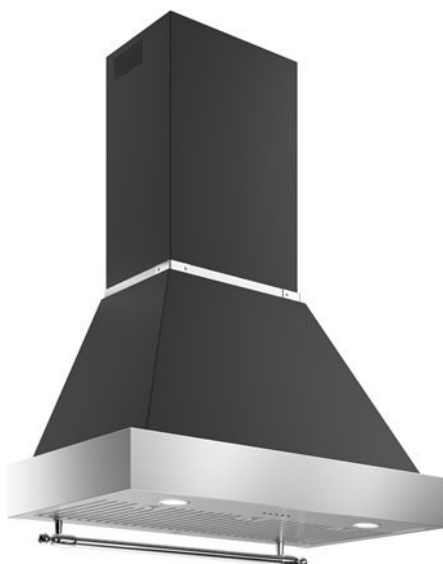

## 90 cm wall Mount, 1 motor Heritage Series

### **K90HERTX+KC36HERTNE**

Perfectly harmonized with the 90 cm Heritage Series design, this stainless steel hood is equipped with steel baffle filters. This hood is equipped with 4 settings extraction levels, including booster. Two LED lights give bright worktop illumination.

The hood chimney is height adjustable.

Recirculation kit option available.

[Guarda online](#)

### General features

---

Size	90 cm
Hood type	wallmount
Hood control	electronic with buttons
Duct cover	included
Motor	1
Speed	4
Filters type	baffle stainless steel
Lights	2 LED
Hood finishing	stainless steel
Timer	yes
Sound rating	70 dBA
Output air extraction (m <sup>3</sup> /h)	752 m3h