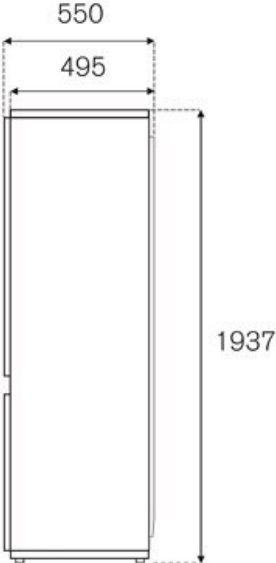

Dimensions

SIDE