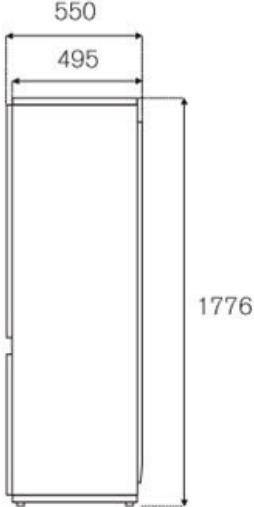

**60 cm built-in bottom mount refrigerator H177cm,  
panel ready**  
Heritage Series

**REF603BBNPTC**

This 60 cm door on door built-in refrigerator has a capacity of 237 litres, with 170 L of volume for the fridge and 67 L for the freezer. The doors are reversible and can be paneled for left or right swing installation.

### General features

---

Size	60 cm
Cooling system	Total No Frost
User interface	internal digital LED touch interface
Display functions	Super cool, super freeze, eco mode, vacation mode
Lighting	Backlit LED panel
Door finishing	panel ready
Cabinet finishing	plastic white
Refrigerator net capacity	170 L
Refrigerator shelves	3 height-adjustable + 1 stationary
Refrigerator drawers	1 + 1 fresco drawer with separate temperature and humidity control
Bins	2 height-adjustable bins + 1 stationary gallon-sized bin
Freezer net capacity	67 L
Freezer drawers	3
Sound rating	41 dbA

# Dimensions

---

SIDE

FRONT