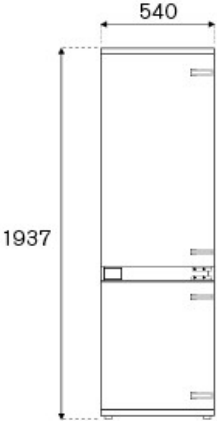

### REF604BBNPTC

This Bertazzoni 60 cm built-in refrigerator has a total capacity of 267 liters. The refrigerator is equipped with 5 shelves, 4 of which with variable height, and 4 door bins with adjustable height, one of which for higher containers. The Fresco Drawer allows you to set an independent temperature, to better preserve your meat and fish.

### General features

Size	60 cm
Total volume	267 L
Cooling system	Total No Frost
User interface	internal digital LED touch interface
Display functions	Super cool, super freeze, eco mode, vacation mode
Lighting	backlit LED panel
Open door alarm	yes
Door finishing	panel ready
Cabinet finishing	plastic white
Refrigerator net capacity	200 L
Refrigerator shelves	4 height-adjustable + 1 stationary
Refrigerator drawers	1 + 1 fresco drawer with separate temperature and humidity control
Bins	3 height-adjustable bins + 1 gallon-sized bin
Freezer net capacity	67 L
Freezer drawers	3
Sound rating	41 dbA

# Dimensions

---

**FRONT**

**TOP**