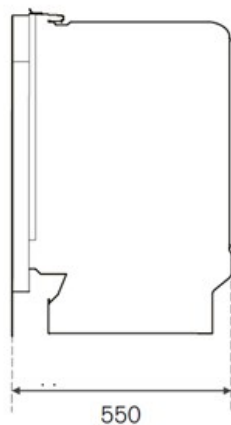

### General features

Size	60 cm
Place setting	13
User interface	electronic touch control with LED screen on the door
Spray arms	3
Number of racks	2
Programs	4 (Daily quick,eco,intense,quick 30')
Functions	2 (Delay start,half load)

## Dimensions

**SIDE**

**FRONT**

---